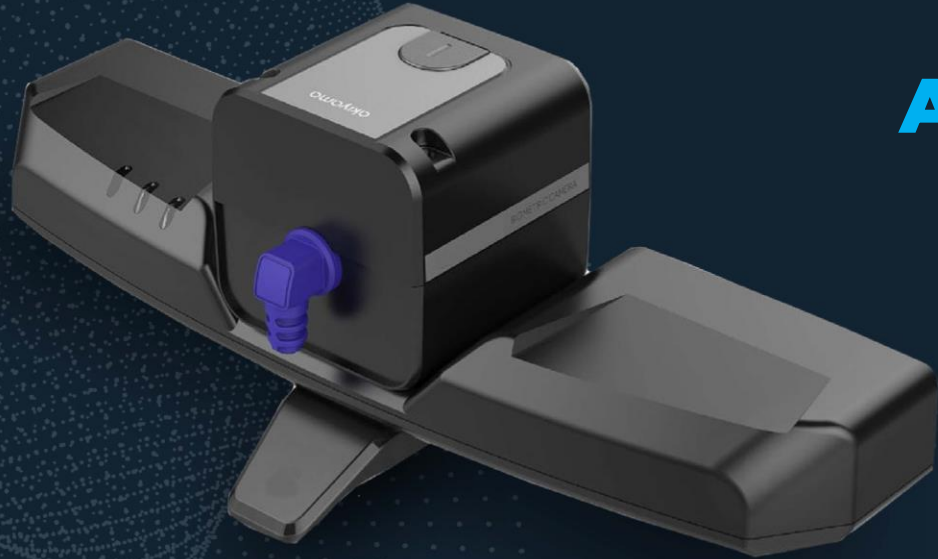

2016

BEGAN DEVELOPING THE NEW LINE OF DIGITAL CAMERAS FOR ID PHOTOS - AKYSCAM

2018

FIRST SALES OF THE AKYSCAM PRODUCT LINE THROUGHOUT THE WORLD

MOTIVATIONS

STANDARDS

akyscam[®]
BIOMETRIC
CAMERA

ALL IN ONE

BUILT FOR BIOMETRIC
ENROLLMENT

HIGH PERFORMANCE

FAST-CAPTURE
ISO/ICAO COMPLIANT

BEST USABILITY

EASE TO USE AND
TO INTEGRATE

INNOVATIVE DESIGN

AWARD-WINNING
DESIGN
LIGHT & COMPACT

akyscam10[®]
BIOMETRIC CAMERA