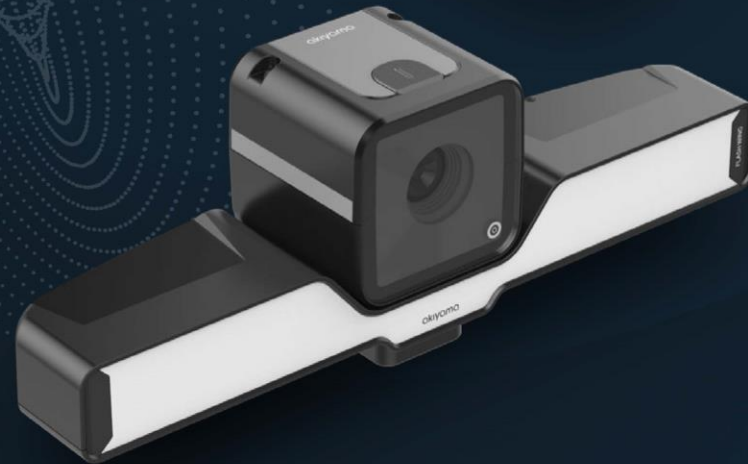

CLEAN API

EASE TO USE AND
TO INTEGRATE

Hi-Fi IMAGES

AWARD-WINNING
DESIGN
LIGHT & COMPACT

akyscam10®
BIOMETRIC CAMERA