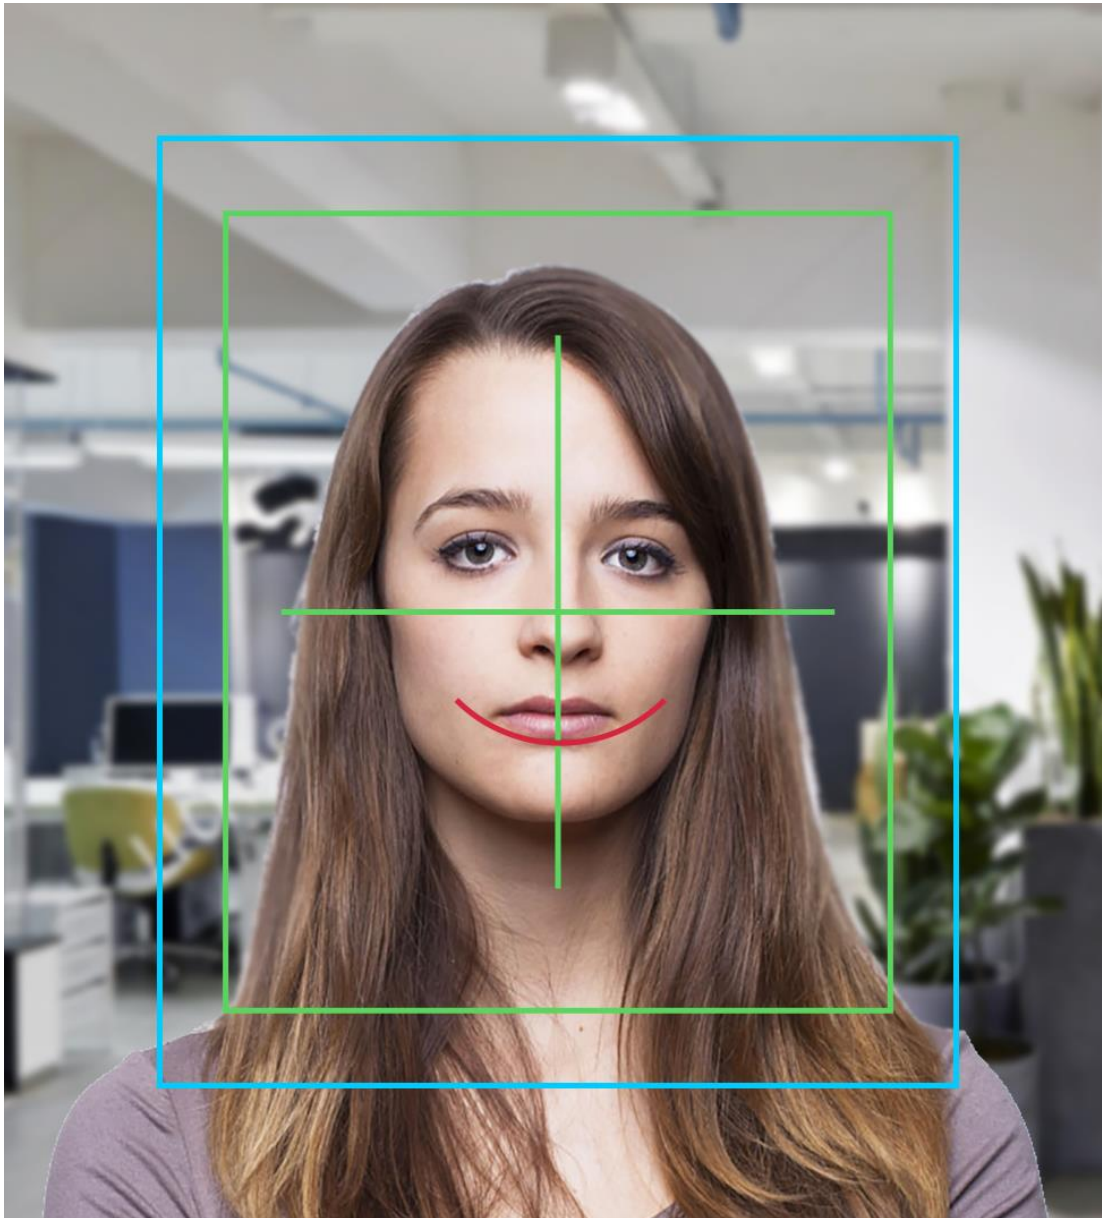

akyscam10[®]
BIOMETRIC CAMERA

Software

OpenBio Face

IMAGE PREVIEW

IMAGE CAPTURE

CAMERA CONFIGURATION

akyscam10[®]
BIOMETRIC CAMERA

Software

OpenBio Face

IMAGE PREVIEW

IMAGE CAPTURE

CAMERA CONFIGURATION

FACE DETECTION

HEAD ROTATION

PICTURE FRAMING (FACE CROP)

Software

OpenBio Face

IMAGE PREVIEW

IMAGE CAPTURE

CAMERA CONFIGURATION

FACE DETECTION

HEAD ROTATION

PICTURE FRAMING (FACE CROP)

ISO 19794-4 / ICAO 9303 ANALYSIS