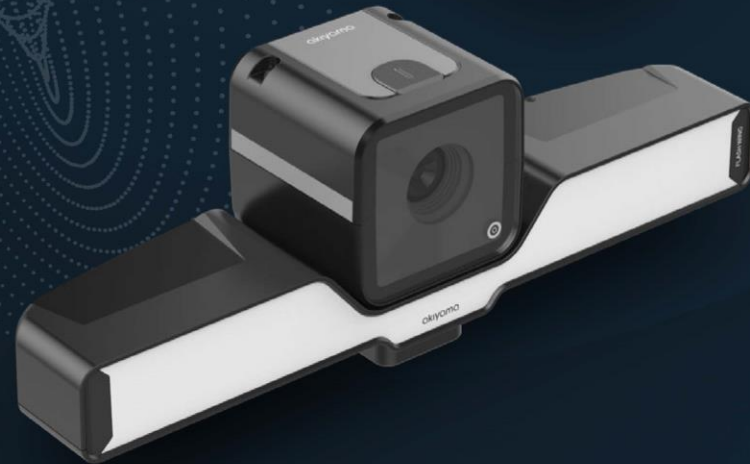

2016

BEGAN DEVELOPING THE NEW LINE OF DIGITAL CAMERAS FOR ID PHOTOS - AKYSCAM

2018

FIRST SALES OF THE AKYSCAM PRODUCT LINE THROUGHOUT THE WORLD

MOTIVATIONS

STANDARDS

akyscam[®]
BIOMETRIC
CAMERA

ALL IN ONE

BUILT FOR BIOMETRIC
ENROLLMENT

HIGH PERFORMANCE

FAST-CAPTURE
ISO/ICAO COMPLIANT

BEST USABILITY

EASE TO USE AND
TO INTEGRATE

INNOVATIVE DESIGN

AWARD-WINNING
DESIGN
LIGHT & COMPACT

akyscam10[®]
BIOMETRIC CAMERA