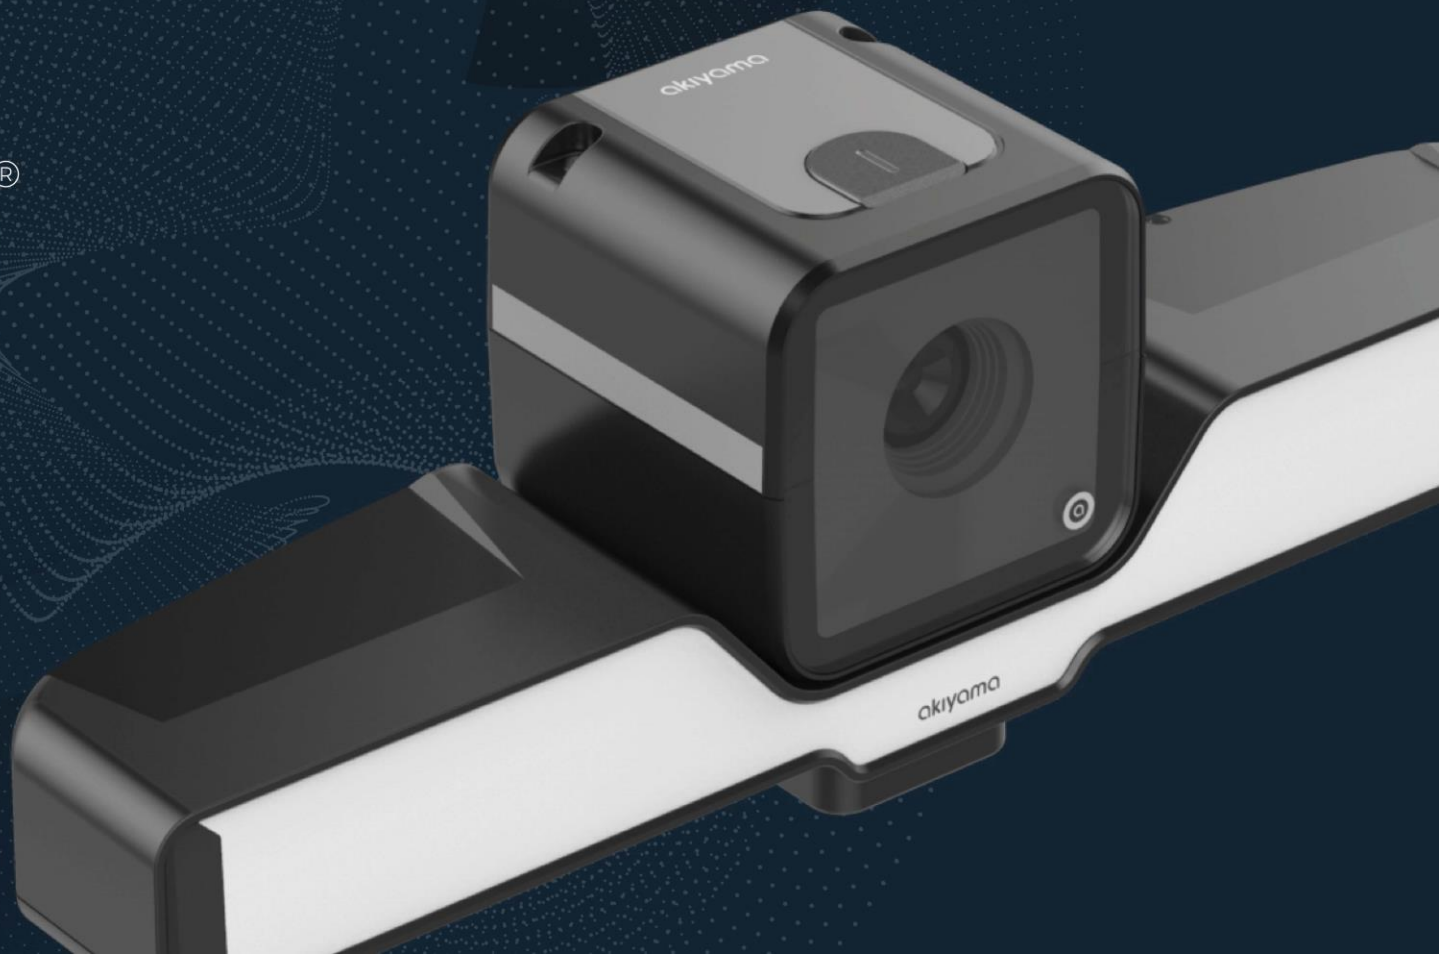

2016

BEGAN DEVELOPING THE NEW LINE OF DIGITAL CAMERAS FOR ID PHOTOS - AKYSCAM

2018

FIRST SALES OF THE AKYSCAM PRODUCT LINE THROUGHOUT THE WORLD

MOTIVATIONS

STANDARDS

akyscam[®]
BIOMETRIC
CAMERA

ALL IN ONE

BUILT FOR BIOMETRIC
ENROLLMENT

HIGH PERFORMANCE

FAST-CAPTURE
ISO/ICAO COMPLIANT

BEST USABILITY

EASE TO USE AND
TO INTEGRATE

INNOVATIVE DESIGN

AWARD-WINNING
DESIGN
LIGHT & COMPACT

akyscam10[®]
BIOMETRIC CAMERA

STRENGHT

HIGH-RESISTANCE
CABLE-JACKET

SIMPLICITY

SINGLE USB-CABLE FOR
POWER AND DATA

CLEAN API

EASE TO USE AND
TO INTEGRATE

Hi-Fi IMAGES

AWARD-WINNING
DESIGN
LIGHT & COMPACT