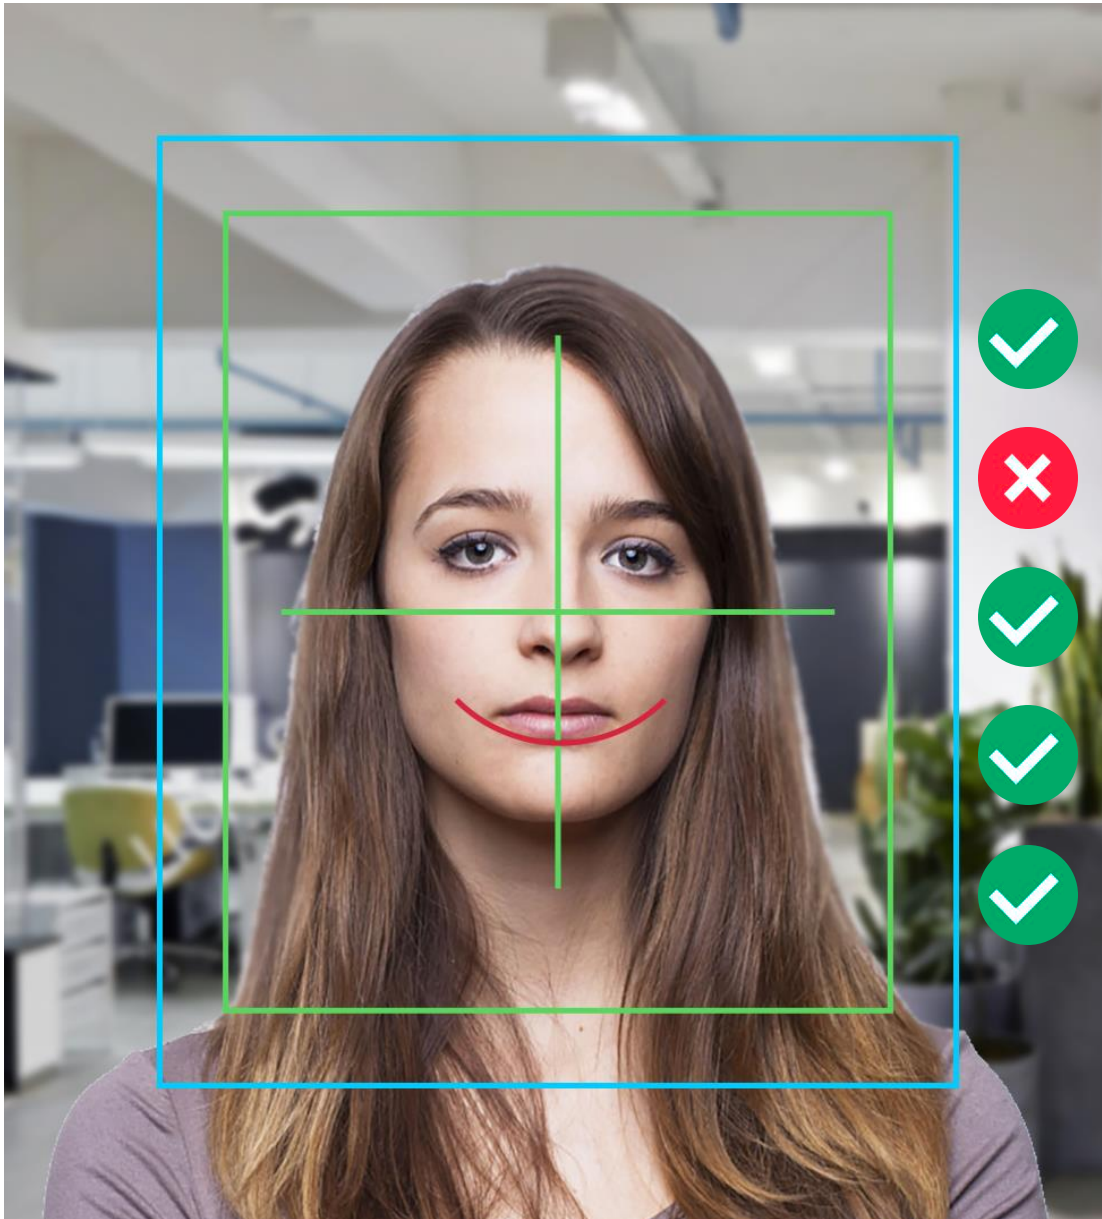

OpenBio Face

IMAGE PREVIEW

IMAGE CAPTURE

CAMERA CONFIGURATION

FACE DETECTION

HEAD ROTATION

PICTURE FRAMING (FACE CROP)

Software

OpenBio Face

IMAGE PREVIEW

IMAGE CAPTURE

CAMERA CONFIGURATION

FACE DETECTION

HEAD ROTATION

PICTURE FRAMING (FACE CROP)

ISO 19794-4 / ICAO 9303 ANALYSIS

Software OpenBio Face

IMAGE PREVIEW

IMAGE CAPTURE

CAMERA CONFIGURATION

FACE DETECTION

HEAD ROTATION

PICTURE FRAMING (FACE CROP)

ISO 19794-4 / ICAO 9303 ANALYSIS