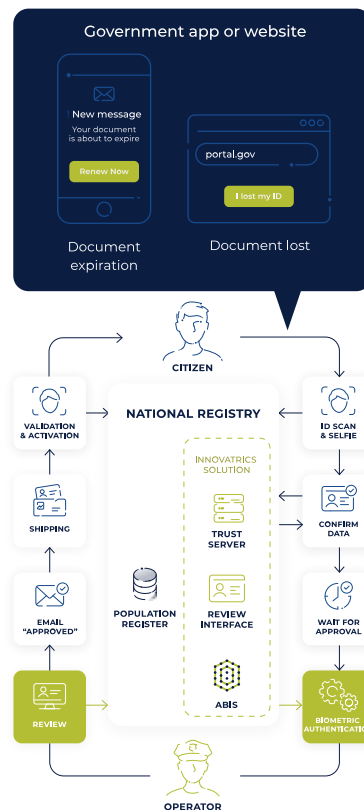

Driver's License Document Issuance or ID Renewal

After the first enrollment into the national registry, citizens' biometric profiles can be used for secure and reliable authentication when remotely applying for renewal or issuance of the new document.

Driver's license issuance or renewals of lost or expired IDs can be easily performed online as a part of eGovernment services portfolio.

- High quality data collection including selfie photo ICAO standard guidance
- Fully automated enrollment data validation on Trust server
- Biometric authentication against historical data and duplicate check of the enrollment photo against the national registry
- Workflows for operators to approve or reject an application or invite the applicant for a personal interview
- New document shipping and biometric activation

Biometric verification   **Liveness detection**
Identity document authenticity

Download full Driver's License issuance or ID renewal process