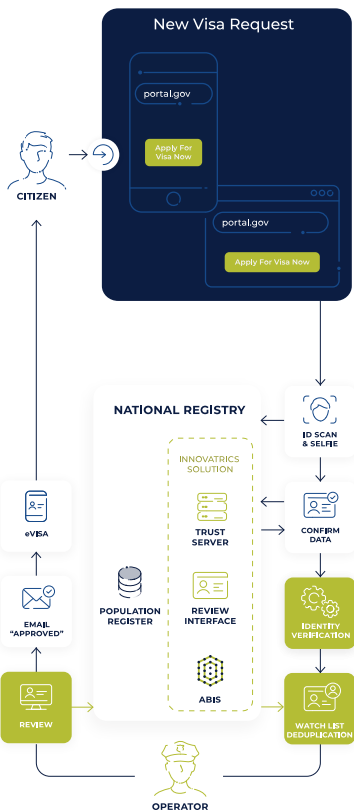

Innovatrics ABIS software powers hundreds of large-scale identification projects worldwide.

# Driver's License Document Issuance or ID Renewal

After the first enrollment into the national registry, citizens' biometric profiles can be used for secure and reliable authentication when remotely applying for renewal or issuance of the new document.

Driver's license issuance or renewals of lost or expired IDs can be easily performed online as a part of eGovernment services portfolio.

- High quality data collection including selfie photo ICAO standard guidance
- Fully automated enrollment data validation on Trust server
- Biometric authentication against historical data and duplicate check of the enrollment photo against the national registry
- Workflows for operators to approve or reject an application or invite the applicant for a personal interview
- New document shipping and biometric activation

**Biometric verification**    **Liveness detection**  
**Identity document authenticity**

Download full Driver's License issuance or ID renewal process

To avoid queues at the airport and strengthen border security, immigration and border control agencies can now leverage reliable biometric identity verification from travelers' smartphones.