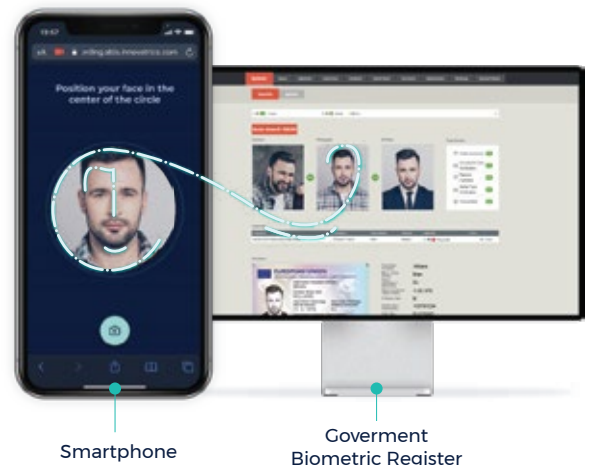

Automated  
Biometric  
Identification System

One Pager

# Remote Document Issuance

Biometric Self-Identification Solution for the Digitalization of Visa and Driver's License Issuance or ID Renewal

Governments and local authorities can now establish seamless and entirely digital citizen journeys with reliable biometric identification.

Thanks to facial verification and liveness detection, services like document issuance are more secure, reliable and accessible directly through citizen smartphones.

- High quality biometric and ID data collection
- Fully automated identity proofing on Trust server
- Biometric screening against government watch lists
- Enrollment data storage for review and audit
- User interface for review by operator

# Driver's License Document Issuance or ID Renewal

After the first enrollment into the national registry, citizens' biometric profiles can be used for secure and reliable authentication when remotely applying for renewal or issuance of the new document.